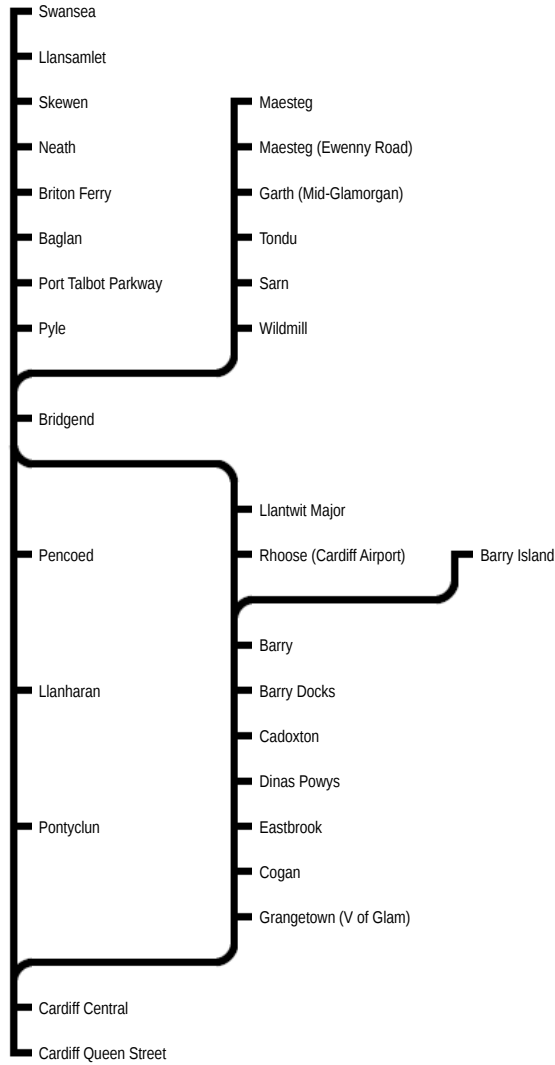

## Table 169

Swansea & Maesteg - Bridgend - Cardiff (incl. Barry Island)

Valid from 06 October until 14 December 2024 - Last updated 06 October 2024

## Welcome to Table 169

This timetable has been created by [RailwayData.co.uk](https://www.railwaydata.co.uk) and contains details of services on the Swansea & Maesteg - Bridgend - Cardiff (incl. Barry Island) route, Valid from 06 October until 14 December 2024. It was last updated on the 06th of October 2024.

In addition to timetables for other lines, including London Underground and light rail networks throughout the UK, our website contains line files, gradient profiles, station details, mileages, signalling and much more!